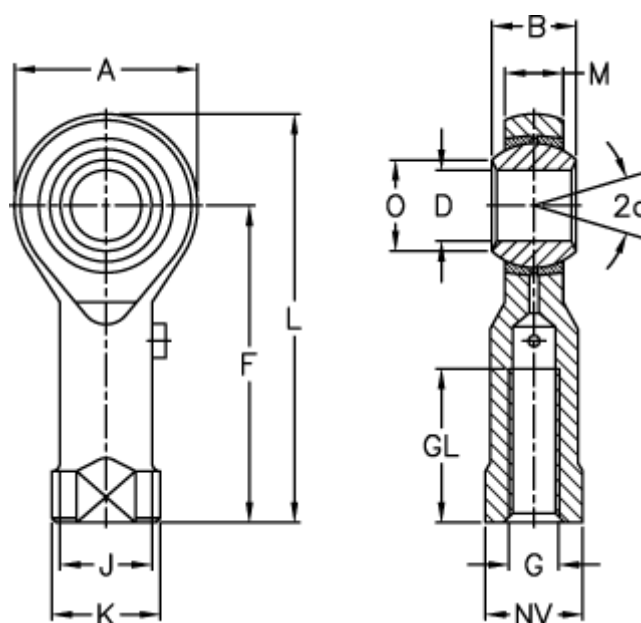

Article number: 54301412125

Description: LDK Rod end PHS 12/F1L
M12x1,25 threaded left

Measures

A	= 30	J	= 17.5
a (degrees)	= 13	K	= 22
B	= 16	L	= 65
D	= 12	M	= 12.00
Dynamic load C (kN)	= 10.0	NV	= 19
F	= 50	O	= 15.40
g	= M12x1,25	Static load C0 (kN)	= 24.0
GL	= 24	Weight (g)	= 107.0